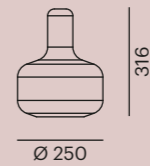

Iris L light glass

mouth-blown decor glass
order Pendant separately

733-000200h0 **CH**
733-000200a0 **C**
733-000200p0 **P**

Iris