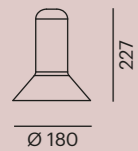

Bass

GU10 Socket PD

order glass separately

1 x GU10 - 220-240V AC · max. 9W LED Retrofit
for Bass light glass and Iris S, L light glass

257-00008000 **B**

Bass light glass

mouth-blown decor glass
order Pendant separately