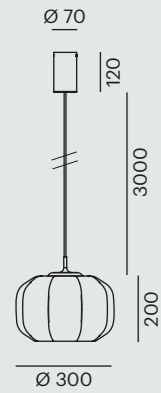

Fiori

Truly unique in organic retro style made of mouth-blown glass.

The decent to strong colours of the playful luminaire speak for themselves.

Canna

Fiori PD

mouth-blown glass
Light color adjustable

LED · 220-240V AC · 14W · 2700K / 3000K
CRI>90 · 930lm / 1010lm · incl. control unit

- 735-1000s6h0 CH
- 735-1000s6g0 SG
- 735-1000s6p0 P

Canna S PD

mouth-blown glass
Light color adjustable

LED · 220-240V AC · 14W · 2700K / 3000K
CRI>90 · 930lm / 1010lm · incl. control unit

- 736-1000s6h0 CH
- 736-1000s6a0 C
- 736-1000s6p0 P

Canna L PD

mouth-blown glass
Light color adjustable

LED · 220-240V AC · 14W · 2700K / 3000K
CRI>90 · 930lm / 1010lm · incl. control unit

- 736-1001s6h0 CH
- 736-1001s6a0 C
- 736-1001s6p0 P