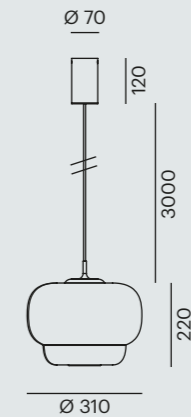

- 735-1000s6h0 CH
- 735-1000s6g0 SG
- 735-1000s6p0 P

Canna S PD

mouth-blown glass
Light color adjustable

LED · 220-240V AC · 14W · 2700K / 3000K
CRI>90 · 930lm / 1010lm · incl. control unit

- 736-1000s6h0 CH
- 736-1000s6a0 C
- 736-1000s6p0 P

Canna L PD

mouth-blown glass
Light color adjustable

LED · 220-240V AC · 14W · 2700K / 3000K
CRI>90 · 930lm / 1010lm · incl. control unit

- 736-1001s6h0 CH
- 736-1001s6a0 C
- 736-1001s6p0 P