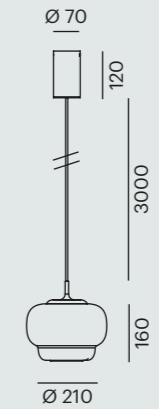

Fiori

Truly unique in organic retro style made of mouth-blown glass.

The decent to strong colours of the playful luminaire speak for themselves.

Canna

Fiori PD

mouth-blown glass
Light color adjustable

LED · 220-240V AC · 14W · 2700K / 3000K
CRI>90 · 930lm / 1010lm · incl. control unit

- 735-1000s6h0 CH
- 735-1000s6g0 SG
- 735-1000s6p0 P

Canna S PD

mouth-blown glass
Light color adjustable

LED · 220-240V AC · 14W · 2700K / 3000K
CRI>90 · 930lm / 1010lm · incl. control unit

- 736-1000s6h0 CH
- 736-1000s6a0 C
- 736-1000s6p0 P

Canna L PD

mouth-blown glass
Light color adjustable

LED · 220-240V AC · 14W · 2700K / 3000K
CRI>90 · 930lm / 1010lm · incl. control unit

- 736-1001s6h0 CH
- 736-1001s6a0 C
- 736-1001s6p0 P