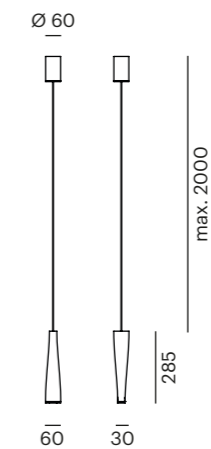

Fiume

With its organic and flowing design, the luminaire made of plaster creates a highly interesting play of light and shadow.

Fiume PD

LED · 220-240V AC · 6W · 3000K · CRI>90 · 450lm
incl. control unit