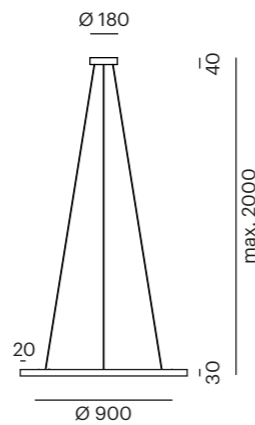

# Perfora

Futuristic while at the same time noble. With its timeless, minimal appearance, the pendant performs in any kind of surrounding.

CE IP 20

## Perfora M PD

directly shining

LED · 220-240V AC · 33W · 3000K · CRI>90 · 1400lm  
incl. control unit

472-10019200 **T**  
472-10019500 **WM**  
472-10019600 **BM**

## Perfora L PD

directly shining

LED · 220-240V AC · 54W · 3000K · CRI>90 · 2300lm  
incl. control unit

472-10029200 **T**  
472-10029500 **WM**  
472-10029600 **BM**