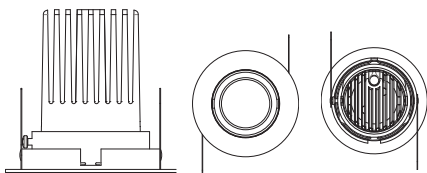

VIEW 50 LED LED DOWNLIGHT

ADJUSTABLE

Product Number: RC-00103