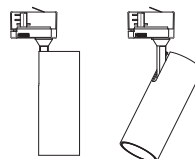

Material:
Die-cast Aluminium

Colour:
Black, White

Baffle Colour:
Black, White, Gold

Light Source: LED

Lamp: LumiLEDs

Lamp Base:
Dedicated

Circuit Wattage:
14.9W

Delivered Lumens:
900lm @ 12°,
844lm @ 24°,
897lm @ 36°

CCT
2700K as standard,
3000K, 4000K on
request

CRI: 90+

Beam Angle:
12°, 24°, 36°

Input: 230V

Dimming:
Leading and trailing
edge dimmable

Length: 160mm

Width: 63mm

IP Rating: IP20