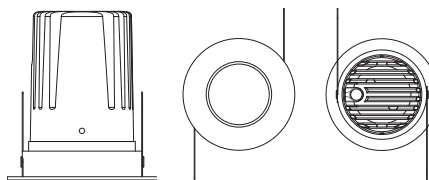

VIEW 50 LED DOWNLIGHT FIXED

Product Number: RC-00102

Product Type:
Ceiling Recessed

Material:
Die-cast Aluminium

Colour: Black, White

Light Source: LED

Lamp Wattage:
12.6W @
350mA (Max)

Delivered Lumens:
945lm @ 350mA
(90 CRI 2700K)

CCT:
2700K, 3000K, 4000K

CRI: 90+

Beam Angle:
15°, 24°, 32°

Input:
350mA max

Dimming:
Leading and trailing
edge dimmable

IP Rating: IP65

Diameter: 75mm

Height: 80mm

Opt Accessories:
Black Snoot,
Honeycombe Louvre

Cut Out: 65mm