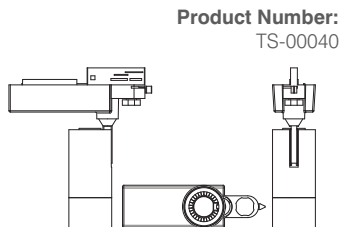

Length: 194mm

Height: 211mm

Width: 78mm

IP Rating: IP20

TUBULAR 60 MR16 TRACK MOUNT

ADJUSTABLE

Product Type:
Track Mounted

Track Adaptor: 3-circuit