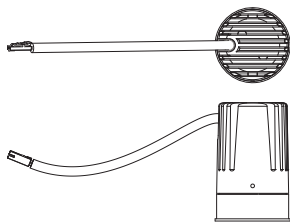

Opt Accessories:
Honeycombe Louvre

*Suitable for use
with Soraa Lamps
with Snap On Filters*

- SINCE 1863 -
HAYMANS
of LONDON

SOLUS
LIGHTING SOLUTIONS

VIEW 50 LED ENGINE

Product Number: EN-00001

Product Type:
Engines / Lamps