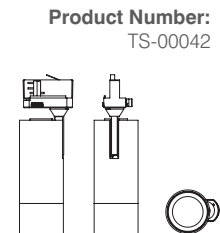

TUBULAR 60 GU10 TRACK MOUNT

ADJUSTABLE

Product Type:
Track Mounted

Track Adaptor:
3-circuit

Material:
Aluminium, Plastic

Colour:
Black, White

Baffle Colour:
Black, Gold

Light Source:
Halogen, LED

Lamp: GU10

Input: 230V

Length: 164mm

Width: 63mm

Height: 221mm

IP Rating: IP20

Opt Accessories:
Honeycombe Louvre

*Suitable for use
with Soraa Lamps
with Snap On Filters*