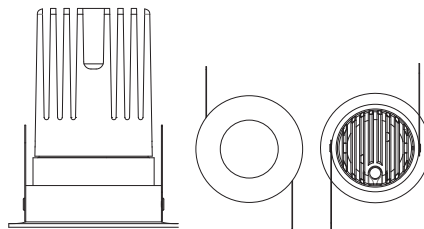

Cut Out: 76mm

VIEW 50 SCOOP LED DOWNLIGHT

FIXED

Product Number: RC-00104

Product Type:

Ceiling Recessed

Material:

Die-cast Aluminium

Colour:

Black, White

Light Source: LED

Lamp Wattage:

12.6W @
350mA (Max)

Delivered Lumens:

945lm @ 350mA
(90 CRI 2700K)

CCT:

2700K, 3000K, 4000K

CRI: 90+

Beam Angle:

15°, 24°, 32°

Input: 350mA max

Dimming:

Leading and trailing
edge dimmable

IP Rating: IP65

Diameter: 75mm

Height: 90mm

Opt Accessories:

Black Snoot,
Honeycombe Louvre

Cut Out: 65mm