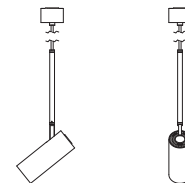

Product Number:
SU-00001