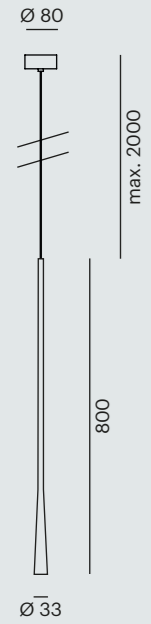

Yira

Yira PD

LED · 220-240V AC · 6W · 3000K · CRI>90 · 380lm
incl. control unit

- 738-10049200 T
- 738-10049500 WM
- 738-10049600 BM

With its minimal and lean design, Yira sheds its light funnel-shaped.

The modern cylindrical shape adds every interior that special touch.

Divo

Divo Short PD

LED · 220-240V AC · 10W · 2700K · CRI>90 · 820lm
incl. control unit

- 305-10003500 WM
- 305-10003r00 RG
- 305-10003600 SM

LED · 220-240V AC · 10W · 3000K · CRI>90 · 820lm
incl. control unit

- 305-10009500 WM
- 305-10009r00 RG
- 305-10009600 SM

Divo Long PD

LED · 220-240V AC · 10W · 2700K · CRI>90 · 820lm
incl. control unit

- 305-10013500 WM
- 305-10013r00 RG
- 305-10013600 BM

LED · 220-240V AC · 10W · 3000K · CRI>90 · 820lm
incl. control unit

- 305-10019500 WM
- 305-10019r00 RG
- 305-10019600 BM