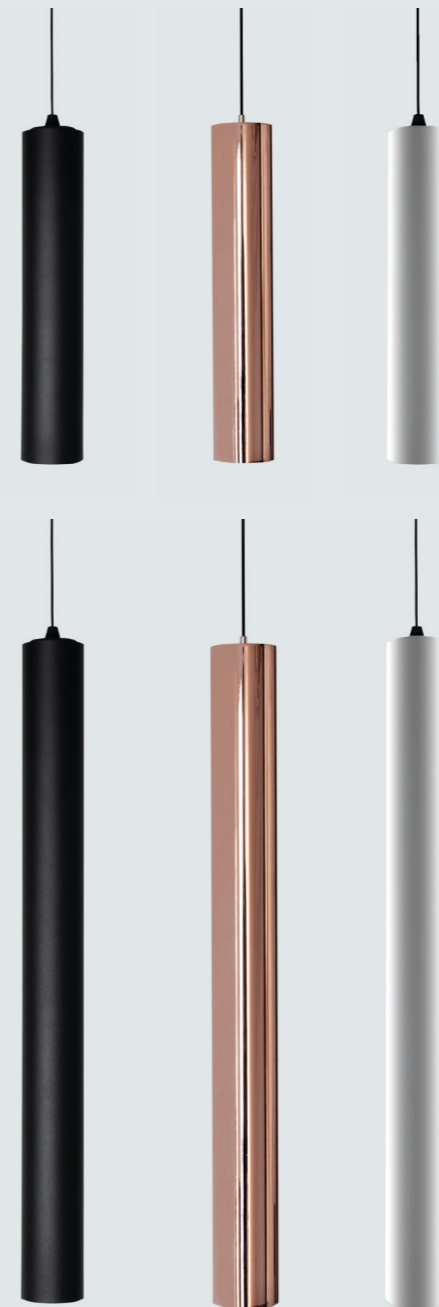

Yira

Yira PD

LED · 220-240V AC · 6W · 3000K · CRI>90 · 380lm
incl. control unit

- 738-10049200 T
- 738-10049500 WM
- 738-10049600 BM

With its minimal and lean design, Yira sheds its light funnel-shaped.

The modern cylindrical shape adds every interior that special touch.

Divo

Divo Short PD

LED · 220-240V AC · 10W · 2700K · CRI>90 · 820lm
incl. control unit

- 305-10003500 WM
- 305-10003r00 RG
- 305-10003600 SM

LED · 220-240V AC · 10W · 3000K · CRI>90 · 820lm
incl. control unit

- 305-10009500 WM
- 305-10009r00 RG
- 305-10009600 SM

Divo Long PD

LED · 220-240V AC · 10W · 2700K · CRI>90 · 820lm
incl. control unit

- 305-10013500 WM
- 305-10013r00 RG
- 305-10013600 BM

LED · 220-240V AC · 10W · 3000K · CRI>90 · 820lm
incl. control unit